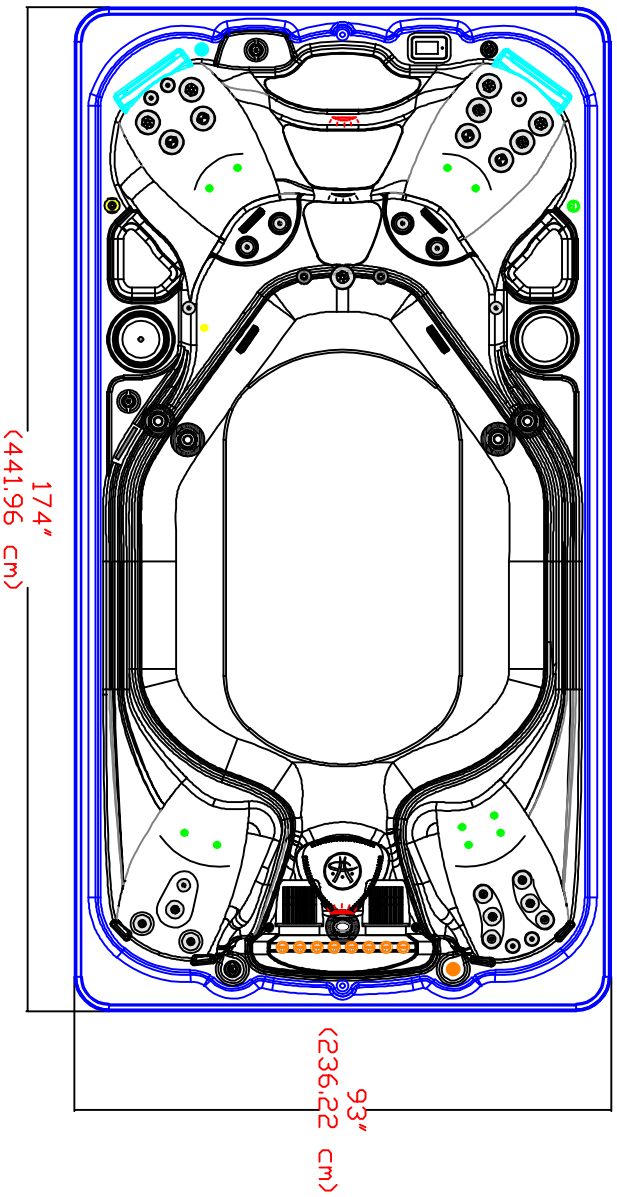

2021 14AX AQUATRAINER CROSS SECTION LAYOUT

NOTE:
Dimensional tolerances are as follows due to variations in manufacturing:
Length / Width / Height(s): +/- .58"
Height Variance (side to side): +/- .12"